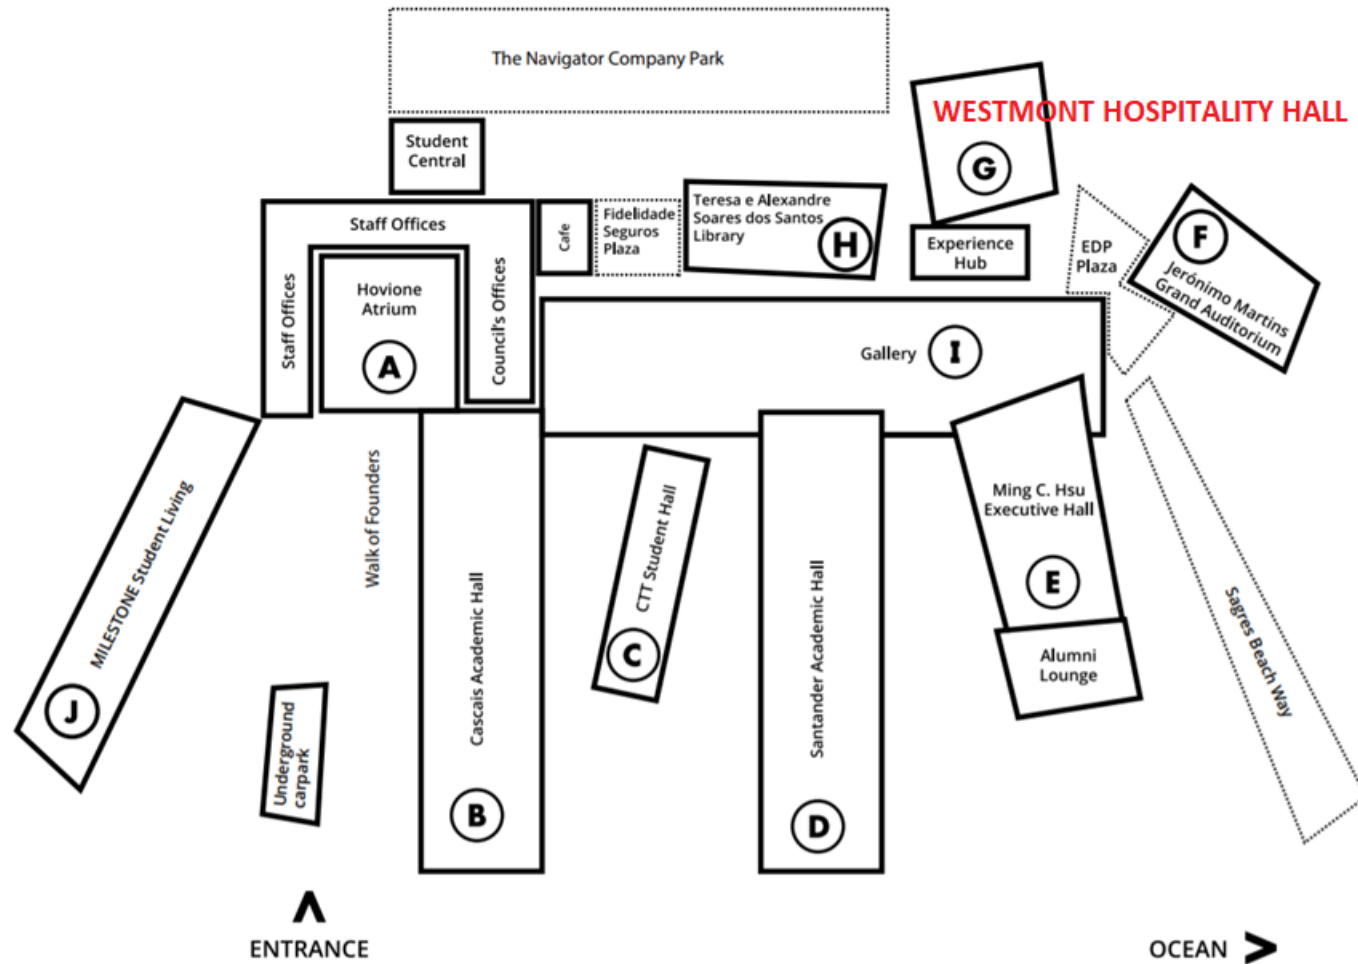

Questions?

Irene Consiglio

irene.consiglio@novasbe.pt

Carcavelos Campus

Carcavelos Campus
Rua da Holanda 1
2775-405 Carcavelos

Wifi Networks:

- Eduroam:
your username and
password

- Nova_Events:
Go3v3nts#

From the airport

LISBON PORTELA AIRPORT

Alameda das Comunidades Portuguesas
1700-111 Lisboa
Portugal

By taxi/UBER: Give the taxi driver the hotel or campus address. UBER is an option too.

By bus + train: Take the Aerobus 1 (every 20/25 minutes; 3.6 Euros). The stop is located in front of the exit doors, arrival floor. Stop at Cais do Sodré, then walk to the Cais do Sodré train station, take the train, direction Cascais. Exit at Carcavelos train station.